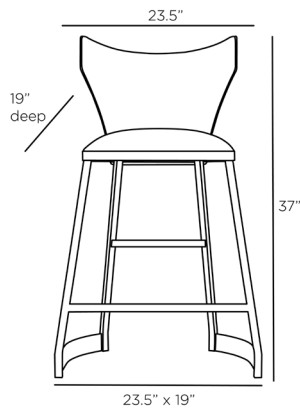

## ROYSTON COUNTER STOOL

6940

H: 37 IN, W: 23.5 IN, D: 19 IN

Dove Leather

Contract Recommendations: Adding a lacquer coating provides additional protection.

Designed with a scaled-down wingback silhouette, the Royston counter stool cuts a striking profile alone or lined up in multiples. Its dove leather seat and gray suede back unite with antique brass legs, rendering a stool that is both beautiful and comfortable. Leather will vary.

### DIMENSIONS

Foot Print	W: 23.5 IN, D: 19 IN
Leg Height	21 IN
Seat Back Height	13 IN
Seat	W: 18 IN, D: 16.5 IN
Seat Height	25.5 IN
Seat	W: 18 IN, D: 16.5 IN

### SHIPPING

Product Weight	22 LBS
Gross Weight 1	36.38 LBS
Shipping Box 1	H: 26.8 IN, L: 22.05 IN, W: 38.6 IN